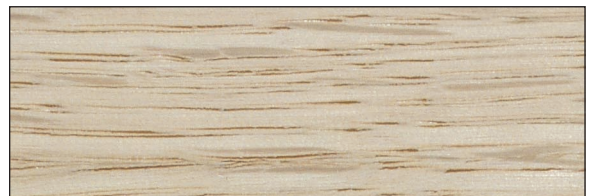

## Infinity® Melamine Cab Finishes

(Melamine finishes are standard. Please check the box corresponding to your selection below.)

Antique White

Ashburn Cherry

Folkstone

Hard Rock Maple

Red Oak

Silken Maple

## Infinity® Optional Veneer Cab Finishes

(Available at an additional cost. Please check the box corresponding to your selection below.)

Finished Cherry

Finished Maple

Finished Red Oak

Unfinished Oak

## Infinity® Optional Raised Wood Cab Finishes

(Available at an additional cost. Please check the box corresponding to your selection below.)

Finished Raised Cherry

Finished Raised Maple

Finished Raised Oak